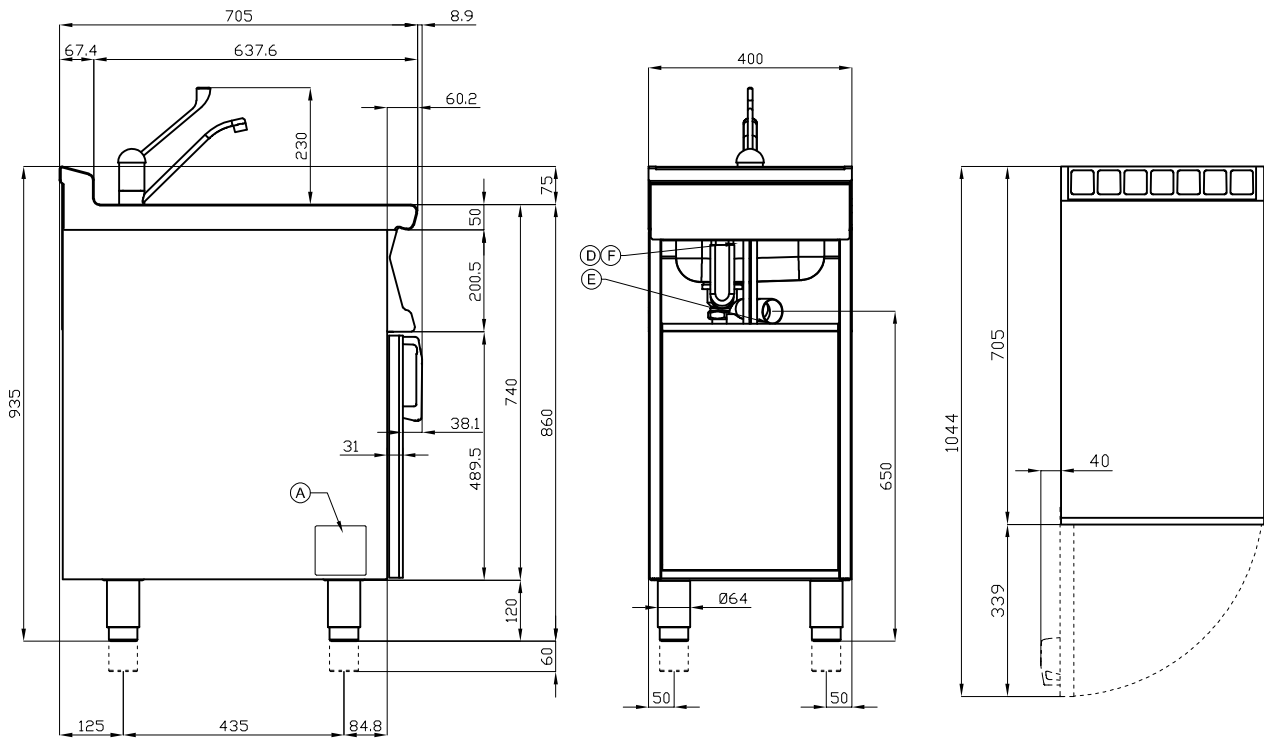

LA-74

70 SUPERLOTUS SINK UNIT

Sink unit on open cabinet - Lever type tap.
Bowl cm. 30x35x15h (included 1 Head end
filler strip mod.TPA-7)

Construction - Fabricated using CrNi 18/10 AISI 304 grade Stainless Steel Scotch-Brite Satin polish Finish, incorporating 2mm thick worktop, rounded edges, chromed details and rear splash back. Model - Professional Sink with Lever arm Tap for hygiene standards on open cabinet. Fittings - Appliance is supplied with adjustable feet. Doors not Included.

ITALIAN CULINARY ART

The pictures are purely representative. The manufacturer reserves the right to modify the technical data and models without previous notice.

LA-74

70 SUPERLOTUS SINK UNIT

A	Data plate		D	Cold water connection	3/8" F
E	Water drainage	Ø50mm	F	Hot water connection	3/8" F

MODEL: LA-74
DIMENSIONS: cm. 40x 70,5x 90h

kg: 45
m³: 0.368
mm: 430x770x1110

BUY LOTUS BUY ITALY

The pictures are purely representative. The manufacturer reserves the right to modify the technical data and models without previous notice.