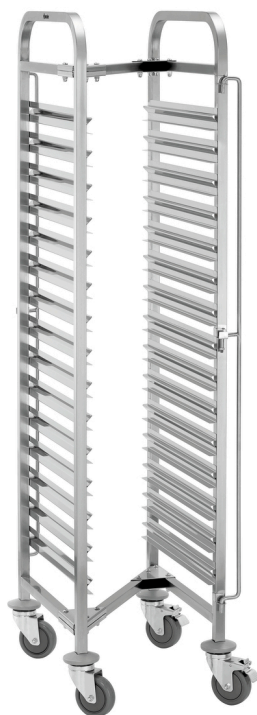

Gastronorm trolley AGN1500-1/1

Description

Gastronorm trolley with 15 shelves in the GN format and maximum load-bearing capacity of 150 kg. The special design allows 2 or more Gastronorm trolleys AGN1500-1/1 to be pushed into one another and therefore stored in a space-saving manner.

Features

• Distance between trays:	80 mm
• Load-bearing capacity per drawer max.:	10 kg
• Depth container max.:	65 mm
• Can be loaded from both sides:	Yes
• Designed for:	1/1 GN 1/2 GN 1/3 GN
• Worktop surface:	No
• Total load-bearing capacity, max.:	150 kg
• With handle(s):	No
• Swivel casters:	4 swivel casters, 2 with brake
• Diameter casters:	100 mm
• Wheel buffer:	4 units, plastic
• Delivery state:	Building kit (simple assembly)
• Material:	Stainless steel
• Important information:	-
• Model:	GN slots

Gastronorm trolley AGN1500-1/1

- Application area: Clearing
- Properties: One container lock each on the front and rear side.
Space-saving storage option of several Gastronorm trolley AGN1500-1/1
Frame in square tubing 25.4 x 25.4 mm
- Number of drawers: 15
- Not included in delivery: GN containers
Sheets
Grilles
- Size: W 440 x D 615 x H 1,710 mm
- Weight: 20.6 kg

Gastronorm trolley AGN1500-1/1

Add on Products

Tray GN110-S

- Colour: Black
- Important information: -
- Dishwasher safe: Yes
- Stackable: Yes
- Dimensions surface: W 495 x D 290 mm
- Worktop surface: Structured
- Norm format: 1/1 GN